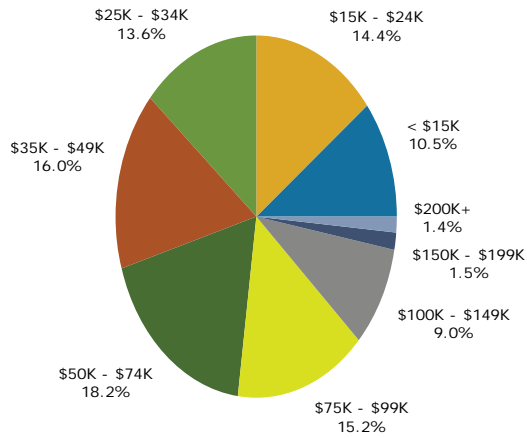

2017 Race and Ethnicity

	Number	Percent
White Alone	8,165	76.8%
Black Alone	384	3.6%
American Indian Alone	172	1.6%
Asian Alone	290	2.7%
Pacific Islander Alone	24	0.2%
Some Other Race Alone	1,187	11.2%
Two or More Races	412	3.9%
Hispanic Origin (Any Race)	4,280	40.2%

Source: U.S. Census Bureau, Census 2010 Summary File 1.

Demographic and Income Comparison Profile

81008 (Pueblo)
 81008 (Pueblo, CO)
 Geography: ZIP Code

81008 (Pueblo, CO)

Trends 2012-2017

Population by Age

2012 Household Income

2012 Population by Race

Source: U.S. Census Bureau, Census 2010 Summary File 1