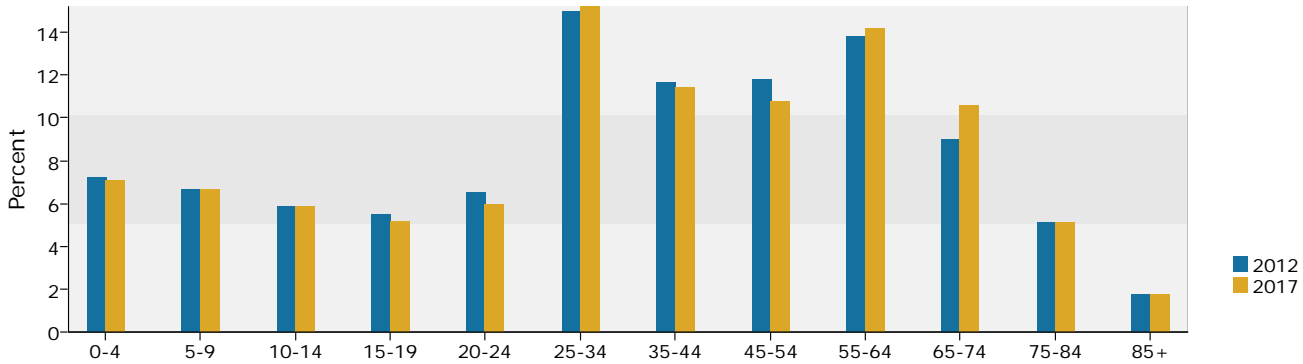

2017 Race and Ethnicity

	Number	Percent
White Alone	8,165	76.8%
Black Alone	384	3.6%
American Indian Alone	172	1.6%
Asian Alone	290	2.7%
Pacific Islander Alone	24	0.2%
Some Other Race Alone	1,187	11.2%
Two or More Races	412	3.9%
Hispanic Origin (Any Race)	4,280	40.2%

Source: U.S. Census Bureau, Census 2010 Summary File 1.

Demographic and Income Comparison Profile

81008 (Pueblo)
 81008 (Pueblo, CO)
 Geography: ZIP Code

81008 (Pueblo, CO)

Trends 2012-2017

Population by Age