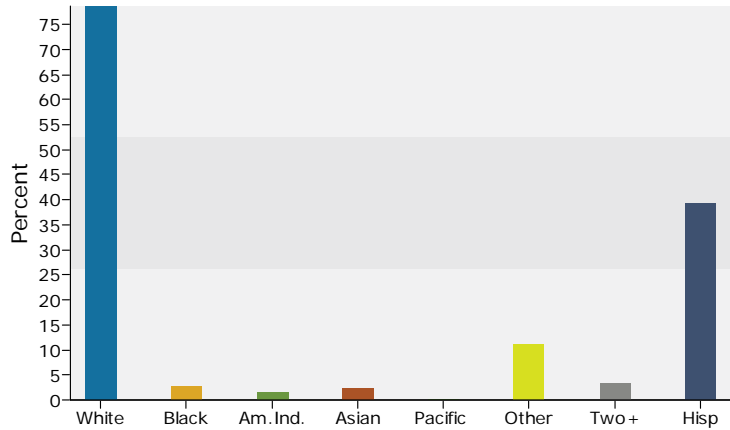

2012 Race and Ethnicity

	Number	Percent
White Alone	7,732	78.7%
Black Alone	277	2.8%
American Indian Alone	160	1.6%
Asian Alone	223	2.3%
Pacific Islander Alone	18	0.2%
Some Other Race Alone	1,084	11.0%
Two or More Races	331	3.4%
Hispanic Origin (Any Race)	3,868	39.4%

2017 Race and Ethnicity

	Number	Percent
White Alone	8,165	76.8%
Black Alone	384	3.6%
American Indian Alone	172	1.6%
Asian Alone	290	2.7%
Pacific Islander Alone	24	0.2%
Some Other Race Alone	1,187	11.2%
Two or More Races	412	3.9%
Hispanic Origin (Any Race)	4,280	40.2%

Source: U.S. Census Bureau, Census 2010 Summary File 1.

Demographic and Income Comparison Profile

81008 (Pueblo)
 81008 (Pueblo, CO)
 Geography: ZIP Code

81008 (Pueblo, CO)

Trends 2012-2017

Population by Age

2012 Household Income

2012 Population by Race

Source: U.S. Census Bureau, Census 2010 Summary File 1