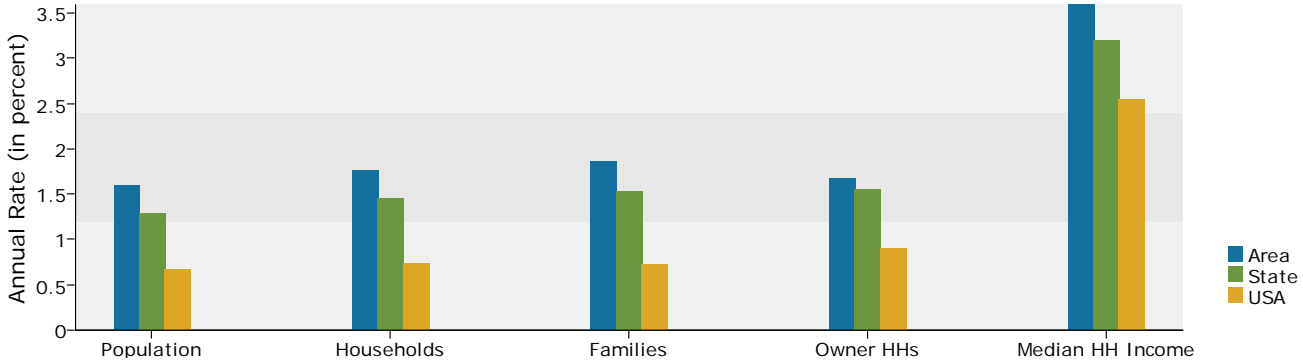

2017 Race and Ethnicity

	Number	Percent
White Alone	8,165	76.8%
Black Alone	384	3.6%
American Indian Alone	172	1.6%
Asian Alone	290	2.7%
Pacific Islander Alone	24	0.2%
Some Other Race Alone	1,187	11.2%
Two or More Races	412	3.9%
Hispanic Origin (Any Race)	4,280	40.2%

Source: U.S. Census Bureau, Census 2010 Summary File 1.

Demographic and Income Comparison Profile

81008 (Pueblo)
 81008 (Pueblo, CO)
 Geography: ZIP Code

81008 (Pueblo, CO)

Trends 2012-2017

Population by Age

2012 Household Income

2012 Population by Race

Source: U.S. Census Bureau, Census 2010 Summary File 1